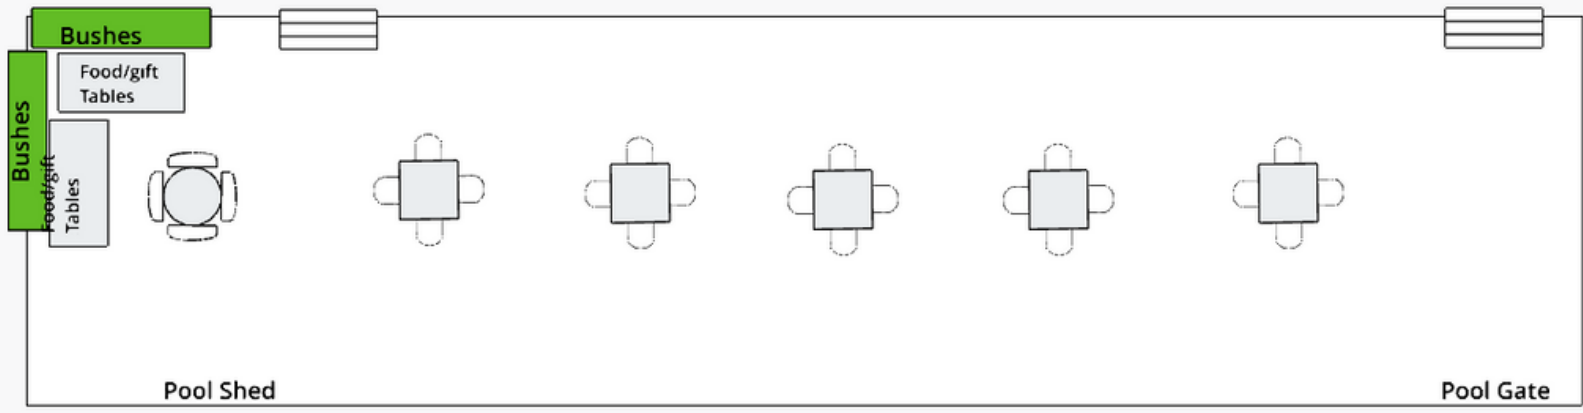

60 Seats

- 10 banquet Tables (72"x30")
- 3 Sofas
- 2 sofa chairs
- 2 tall tables (3'x5')
- 2 round tables (43")

Food Tables:

2 tall tables

Layout 14

68 Seats

- 10 banquet Tables (72"x30")
- 3 Sofas
- 2 sofa chairs
- 2 tall tables (3'x5')
- 2 round tables (43")
- 2 Square tables (34"x34")

Food Tables:

- 2 tall tables
- 1 banquet table

Layout 15

68 Seats

- 10 banquet Tables (72"x30")
- 3 Sofas
- 2 sofa chairs
- 2 tall tables (3'x5')
- 2 round tables (43")
- 2 Square tables (34"x34")

Food Tables:

- 2 tall tables
- 1 banquet table

Upper Patio Layouts: Layouts 1-5 can be set up with or without food/gift tables on the left side on the left side

UPPER PATIO: LAYOUT 1- seats 30

UPPER PATIO: LAYOUT 2- seats 30

UPPER PATIO: LAYOUT 3- seats 20

UPPER PATIO: LAYOUT 4- seats 24

UPPER PATIO: LAYOUT 5- seats 20

UPPER PATIO: LAYOUT 6- seats 20

UPPER PATIO: LAYOUT 7- seats 24