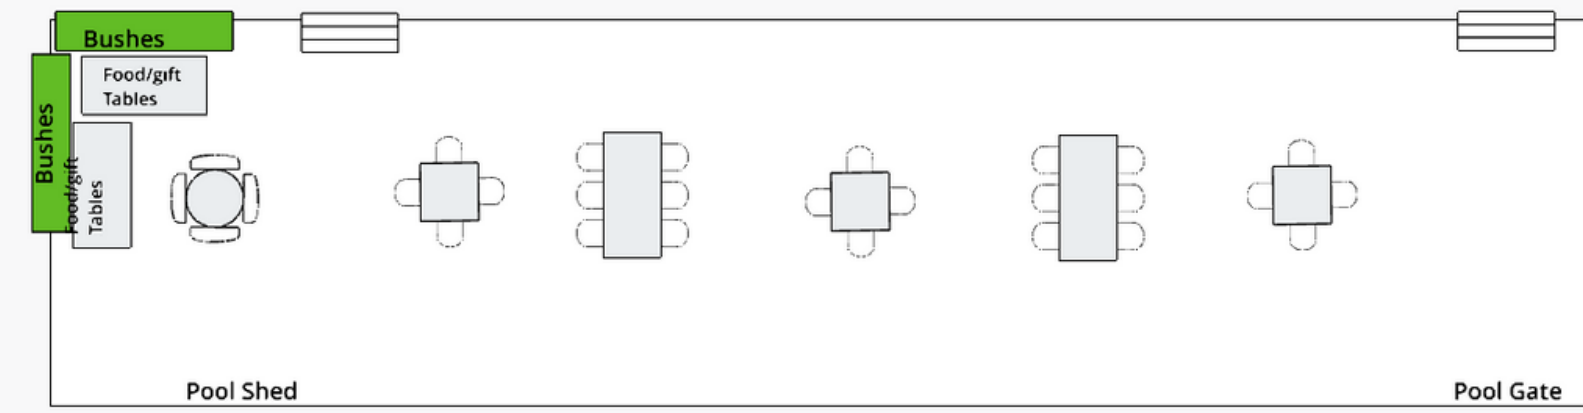

60 Seats

- 10 banquet Tables (72"x30")
- 3 Sofas
- 2 sofa chairs
- 2 tall tables (3'x5')
- 2 round tables (43")

Food Tables:

2 tall tables

Layout 14

68 Seats

- 10 banquet Tables (72"x30")
- 3 Sofas
- 2 sofa chairs
- 2 tall tables (3'x5')
- 2 round tables (43")
- 2 Square tables (34"x34")

Food Tables:

- 2 tall tables
- 1 banquet table

Layout 15

68 Seats

- 10 banquet Tables (72"x30")
- 3 Sofas
- 2 sofa chairs
- 2 tall tables (3'x5')
- 2 round tables (43")
- 2 Square tables (34"x34")

Food Tables:

- 2 tall tables
- 1 banquet table

Upper Patio Layouts: Layouts 1-5 can be set up with or without food/gift tables on the left side on the left side

UPPER PATIO: LAYOUT 1- seats 30

UPPER PATIO: LAYOUT 2- seats 30

UPPER PATIO: LAYOUT 3- seats 20

UPPER PATIO: LAYOUT 4- seats 24

UPPER PATIO: LAYOUT 5- seats 20

UPPER PATIO: LAYOUT 6- seats 20

UPPER PATIO: LAYOUT 7- seats 24