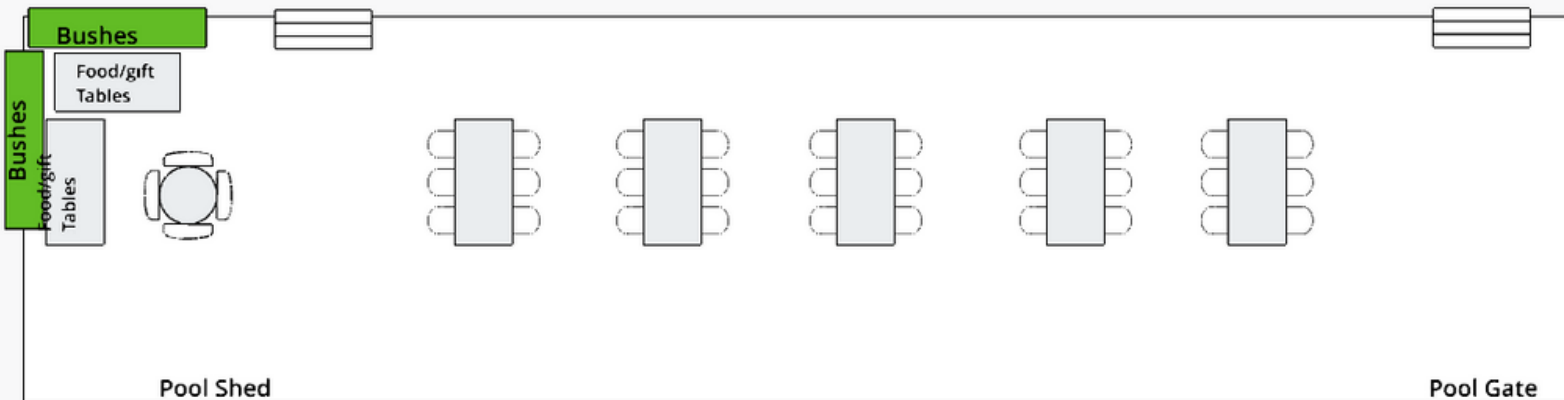

60 Seats

- 10 banquet Tables (72"x30")
- 3 Sofas
- 2 sofa chairs
- 2 tall tables (3'x5')
- 2 round tables (43")

Food Tables:

2 tall tables

Layout 14

68 Seats

- 10 banquet Tables (72"x30")
- 3 Sofas
- 2 sofa chairs
- 2 tall tables (3'x5')
- 2 round tables (43")
- 2 Square tables (34"x34")

Food Tables:

- 2 tall tables
- 1 banquet table

Layout 15

68 Seats

- 10 banquet Tables (72"x30")
- 3 Sofas
- 2 sofa chairs
- 2 tall tables (3'x5')
- 2 round tables (43")
- 2 Square tables (34"x34")

Food Tables:

- 2 tall tables
- 1 banquet table

Upper Patio Layouts: Layouts 1-5 can be set up with or without food/gift tables on the left side on the left side

UPPER PATIO: LAYOUT 1- seats 30

UPPER PATIO: LAYOUT 2- seats 30

UPPER PATIO: LAYOUT 3- seats 20

UPPER PATIO: LAYOUT 4- seats 24

UPPER PATIO: LAYOUT 5- seats 20

UPPER PATIO: LAYOUT 6- seats 20

UPPER PATIO: LAYOUT 7- seats 24