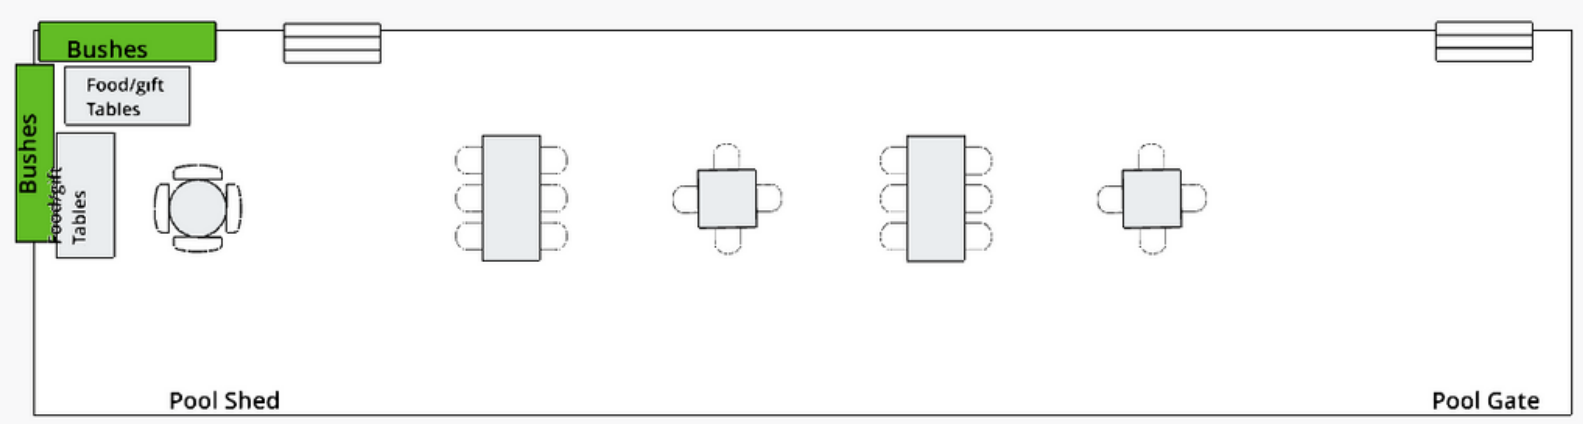

60 Seats

- 10 banquet Tables (72"x30")
- 3 Sofas
- 2 sofa chairs
- 2 tall tables (3'x5')
- 2 round tables (43")

Food Tables:

2 tall tables

Layout 14

68 Seats

- 10 banquet Tables (72"x30")
- 3 Sofas
- 2 sofa chairs
- 2 tall tables (3'x5')
- 2 round tables (43")
- 2 Square tables (34"x34")

Food Tables:

- 2 tall tables
- 1 banquet table

Layout 15

68 Seats

- 10 banquet Tables (72"x30")
- 3 Sofas
- 2 sofa chairs
- 2 tall tables (3'x5')
- 2 round tables (43")
- 2 Square tables (34"x34")

Food Tables:

- 2 tall tables
- 1 banquet table

Upper Patio Layouts: Layouts 1-5 can be set up with or without food/gift tables on the left side on the left side

UPPER PATIO: LAYOUT 1- seats 30

UPPER PATIO: LAYOUT 2- seats 30

UPPER PATIO: LAYOUT 3- seats 20

UPPER PATIO: LAYOUT 4- seats 24

UPPER PATIO: LAYOUT 5- seats 20

UPPER PATIO: LAYOUT 6- seats 20

UPPER PATIO: LAYOUT 7- seats 24